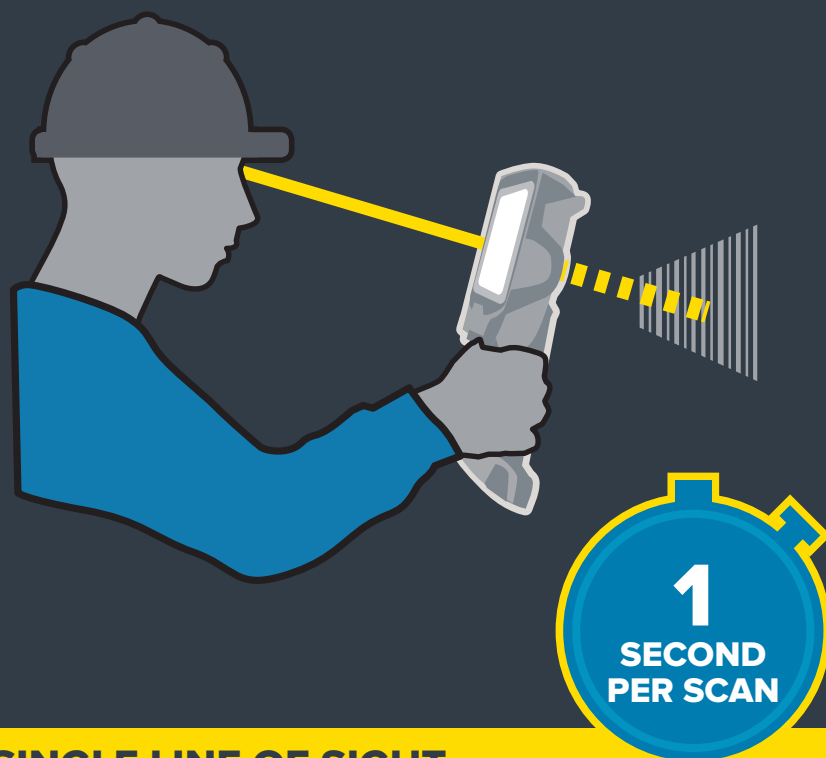

ZEBRA

THE PLANE FACTS ON WAREHOUSE PRODUCTIVITY

Zebra's revolutionary single plane TC8000 handheld scanner scans barcodes three times faster than gun-style scanners. To complete each scan, gun-style scanners take more than three seconds and require two planes/positions. In contrast, the TC8000 takes one second and requires only one plane/position to perform scanning, reading and verification.

2-STEP SCAN / READ / VERIFY

SCAN / READ / VERIFY IN ONE STEP

DUAL PLANE TILT-AND-VERIFY vs. SINGLE LINE OF SIGHT

HUMAN FACTORS-DRIVEN DESIGN

- Extensive human factors research evaluated actual warehouse worker needs for picking, packing, put-away and cycle counting

SINGLE PLANE USER INTERFACE

- 2-step process becomes 1-step
- Single plane eliminates tilting motion
- Reduces scan time from 3.75 seconds to 1 second

ALL-TOUCH TERMINAL EMULATION

- Transforms green screens to intuitive touch-driven applications
- Reduces training time
- Session persistence protects worker productivity

IMPROVED ERGONOMICS

- Alignment allows for maximum hand strength
- Decreases overall muscle exertion by 15%
- 33% lighter than gun-style models
- Better center of gravity

TC8000 DELIVERS REVOLUTIONARY GROWTH IN PRODUCTIVITY