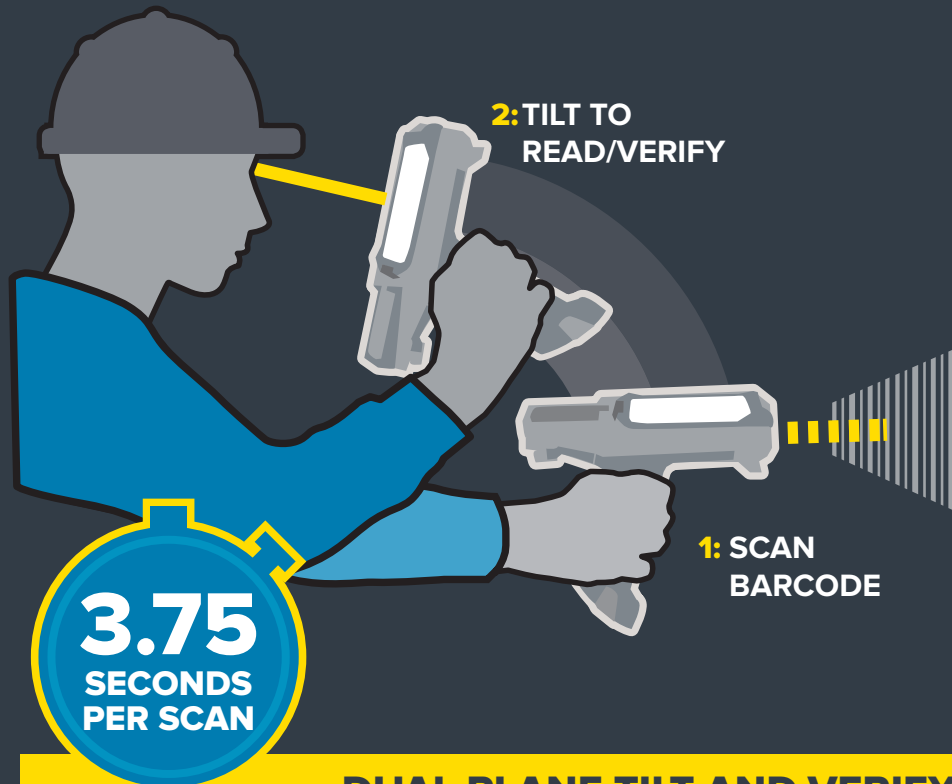

ZEBRA

THE PLANE FACTS ON WAREHOUSE PRODUCTIVITY

Zebra's revolutionary single plane TC8000 handheld scanner scans barcodes three times faster than gun-style scanners. To complete each scan, gun-style scanners take more than three seconds and require two planes/positions. In contrast, the TC8000 takes one second and requires only one plane/position to perform scanning, reading and verification.

2-STEP SCAN / READ / VERIFY

SCAN / READ / VERIFY IN ONE STEP

DUAL PLANE TILT-AND-VERIFY vs. SINGLE LINE OF SIGHT

HUMAN FACTORS-DRIVEN DESIGN

- Extensive human factors research evaluated actual warehouse worker needs for picking, packing, put-away and cycle counting

SINGLE PLANE USER INTERFACE

- 2-step process becomes 1-step
- Single plane eliminates tilting motion
- Reduces scan time from 3.75 seconds to 1 second

ALL-TOUCH TERMINAL EMULATION

- Transforms green screens to intuitive touch-driven applications
- Reduces training time
- Session persistence protects worker productivity

IMPROVED ERGONOMICS

- Alignment allows for maximum hand strength
- Decreases overall muscle exertion by 15%
- 33% lighter than gun-style models
- Better center of gravity

TC8000 DELIVERS REVOLUTIONARY GROWTH IN PRODUCTIVITY