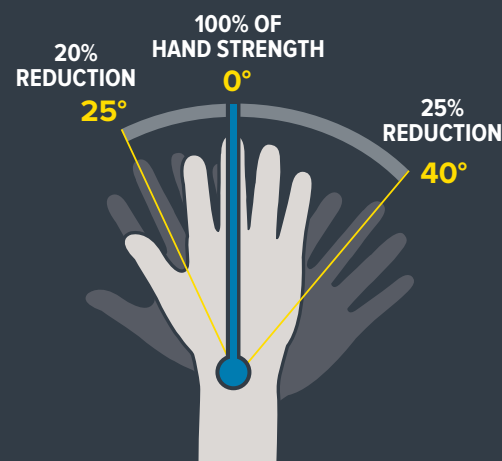

ZEBRA

THE PLANE FACTS ON WAREHOUSE PRODUCTIVITY

Zebra's revolutionary single plane TC8000 handheld scanner scans barcodes three times faster than gun-style scanners. To complete each scan, gun-style scanners take more than three seconds and require two planes/positions. In contrast, the TC8000 takes one second and requires only one plane/position to perform scanning, reading and verification.

2-STEP SCAN / READ / VERIFY

SCAN / READ / VERIFY IN ONE STEP

DUAL PLANE TILT-AND-VERIFY vs. SINGLE LINE OF SIGHT

HUMAN FACTORS-DRIVEN DESIGN

- Extensive human factors research evaluated actual warehouse worker needs for picking, packing, put-away and cycle counting

SINGLE PLANE USER INTERFACE

- 2-step process becomes 1-step
- Single plane eliminates tilting motion
- Reduces scan time from 3.75 seconds to 1 second

ALL-TOUCH TERMINAL EMULATION

- Transforms green screens to intuitive touch-driven applications
- Reduces training time
- Session persistence protects worker productivity

IMPROVED ERGONOMICS

- Alignment allows for maximum hand strength
- Decreases overall muscle exertion by 15%
- 33% lighter than gun-style models
- Better center of gravity

TC8000 DELIVERS REVOLUTIONARY GROWTH IN PRODUCTIVITY